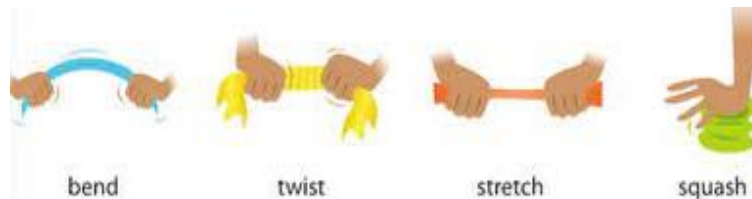

Key Vocabulary

continent - A continent is a large solid area of land.

ocean - An ocean is a huge body of salt water.

compass - A compass is a tool for finding direction.

equator - The equator is an imaginary circle around Earth. It divides Earth into two equal parts: the Northern Hemisphere and the Southern Hemisphere.

gills - Gills are what fish, amphibians, and some other animals use to breathe in water.

fins - A fin is a thick, flat body part of a fish and certain other water animals which is used for swimming or balance.

habitat - A habitat is a home for an animal or plant.

food chain - A food chain is a sequence describing how different animals eat other other, showing the order in which living things depend on each other for food.

voyage - A long journey by air, land, sea, or outer space.

Caribbean - Sits between the islands of the West Indies and the coasts of Central and South America

famous - Recognized or liked by the public.